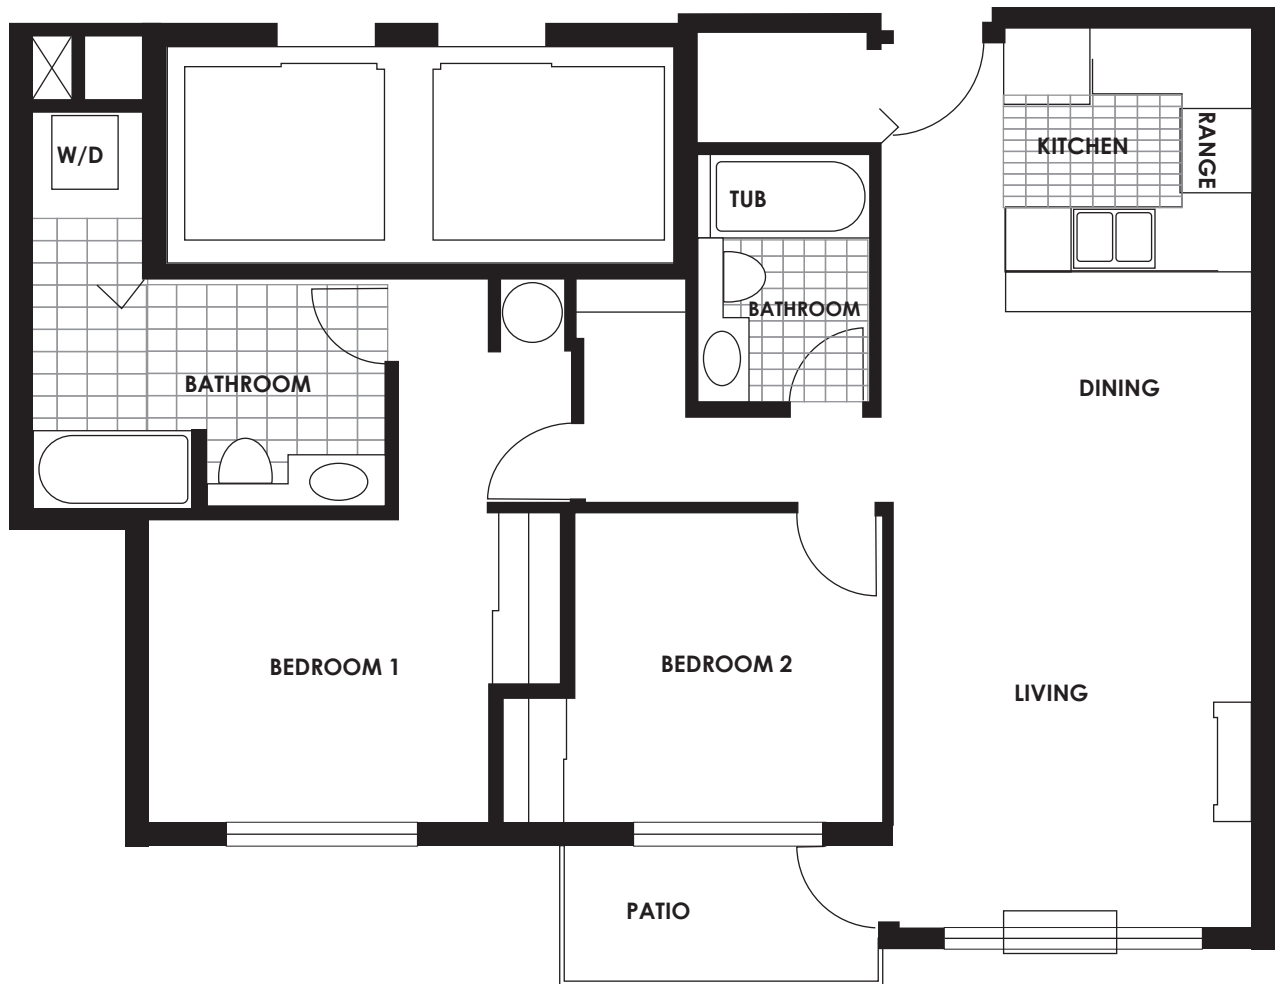

Northland | Asset Management

TYPE C

827 SQ. FT.

NORTHLAND ASSET MANAGEMENT COMPANY

#310-1755 West Broadway, Vancouver, BC V6J 4S5 | www.northlandmanagement.ca