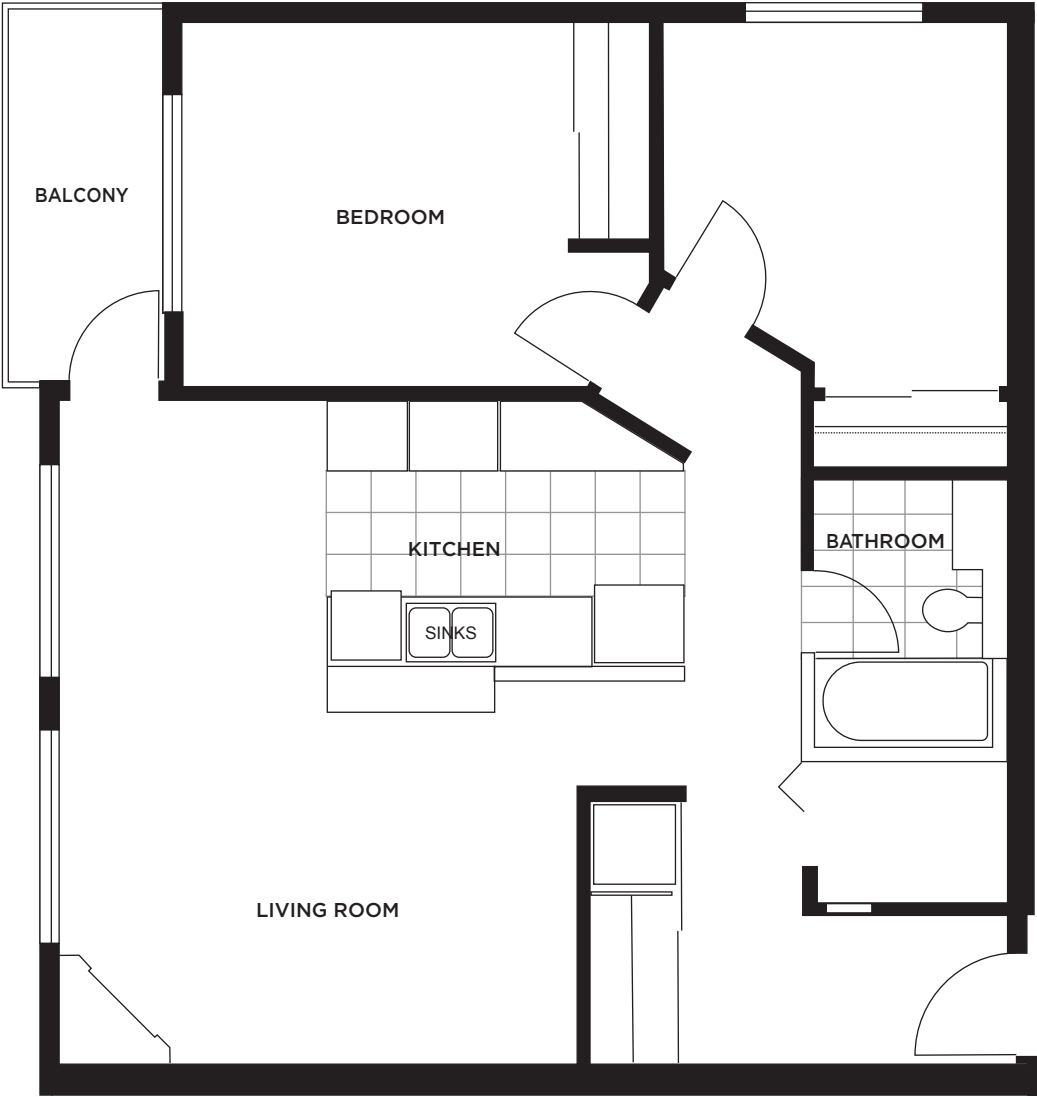

Northland | Asset Management

A SUITE

620 SQ FT

Northland | Asset Management

D SUITE

754 sq ft

Northland | Asset Management

C2 SUITE

820 SQ FT