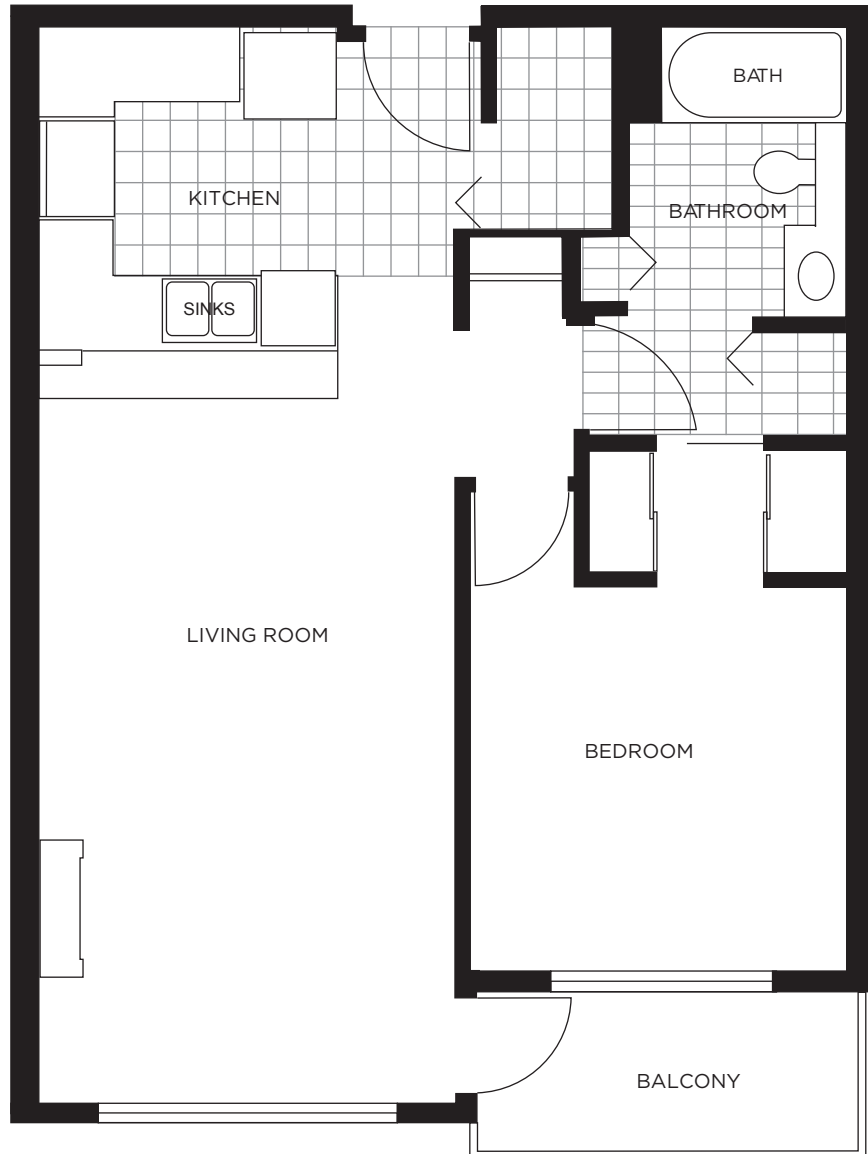

Northland | Asset Management

A SUITE

620 SQ FT

Northland | Asset Management

D SUITE

754 sq ft

Northland | Asset Management

C2 SUITE

820 SQ FT